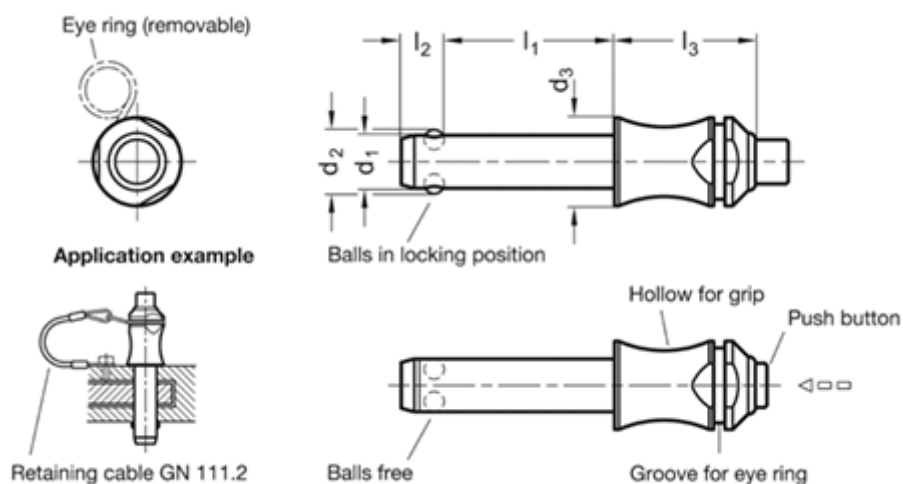

Article number: 20016726  
 Description: E+G Ball lock pin  
 GN 113.3-20-60

## Measures

d1	-0.04/-0.08	= -
d2		= -
d3		= -
l3		= -
l1	+0.6	= -
l2	±1	= -
Load in (N)		= -
Weight in (g)		= -